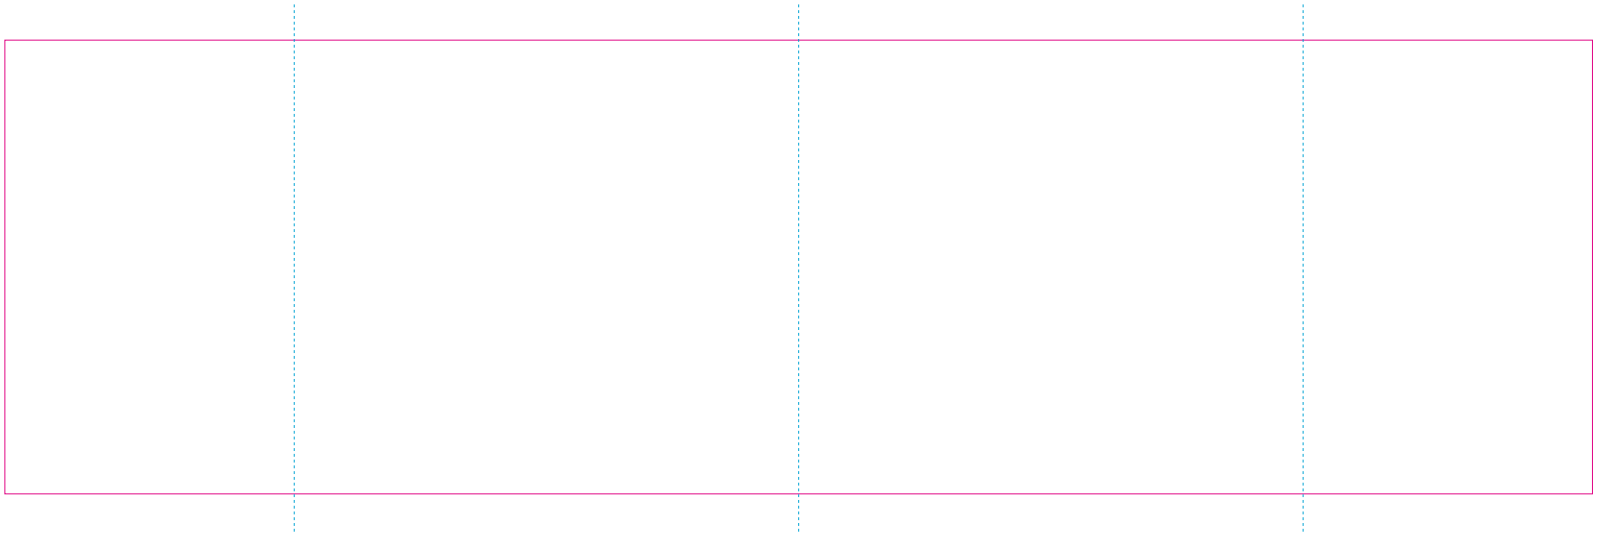

C

—— Edge of graphics

----- centerlines

resolution: min. 300 DPI

colours: CMYK

formats: TIFF, PDF, EPS, AI, CDR

The pink outline the maximum size of graphic visible on the product.

The blue dash line indicates the center line of the left, right and middle side of object.